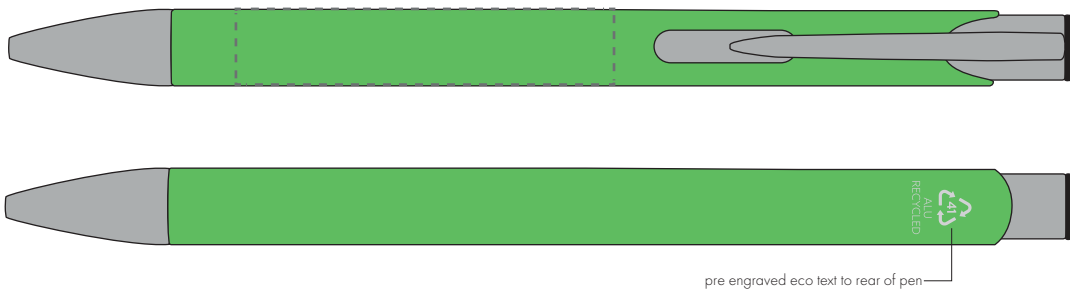

Your Ref:	Quantity:	Product Code: TPC982001
Our Ref:	Version: 1	Product Colour: GREEN

PRINTING CONCERNS:

We stock this item in the following colours

PANTONE REFERENCE(S)

● Engrave

ARTWORK SCALE 100%

ARTWORK SCALE 100%
Flat Engrave Area:
50mm x 10mm

pre engraved eco text to rear of pen

Product Image for visualisation
- colours may vary

The dashed line is to demonstrate print area and will not appear on your printed item

PLEASE NOTE:

- All colours including print and product are for visual purposes only and should not be regarded as the actual colour of the product and print.
- Some products may vary from batch to batch and may differ from previous orders.
- The colour and texture of a product can also have an effect on the final print colour.
- By approving this order we accept that you understand these terms.